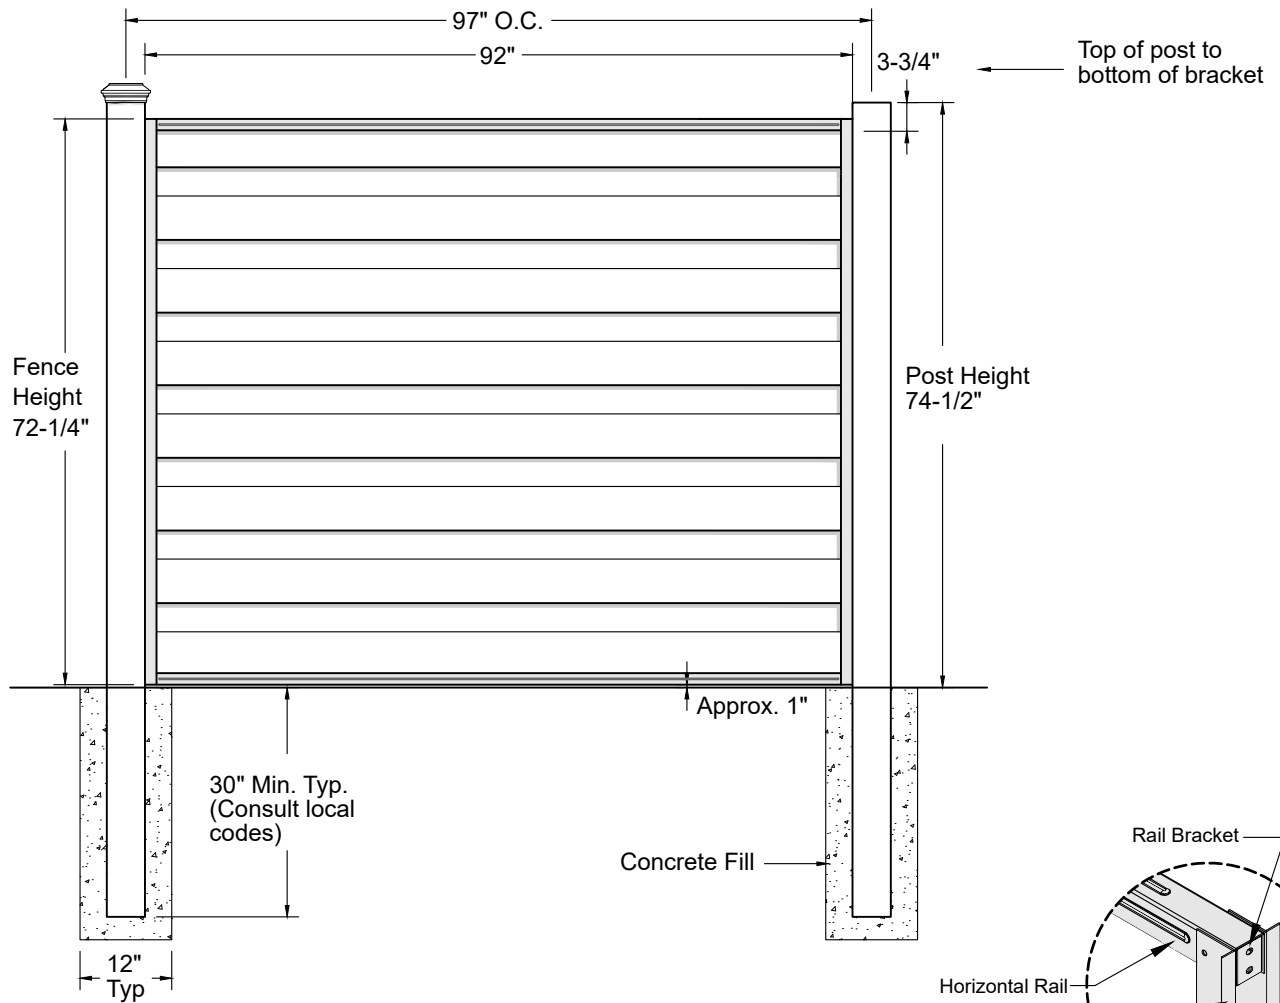

Trex[®] w/ Horizons[™]

HORIZONTAL FENCE SYSTEM

Fence Height: 6'

NOTES:

1. INSTALLATION TO BE COMPLETED PER MANUFACTURER'S SPECIFICATIONS.
2. REFER TO TrexFencingFDS.com FOR CONSTRUCTION DETAILS AND PRODUCT INFORMATION.
3. DRAWING NOT TO SCALE.

COMPONENT	QTY.	LENGTH	COMPONENT	QTY.	LENGTH
Post Cap 	1	N/A	Vertical Rail 	4	71-1/4"
Post 	1	108"	Horizontal Top Rail Bracket 	2	1"
Horizontal Rail 	2	92"	Pan Head Screw 	38	3/4"
Bottom Rail / Picket 	15	91"			

Component lengths may vary

CUT VIEWS

082324