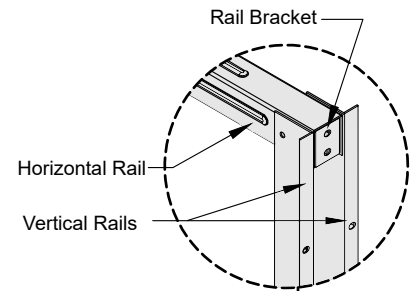

Trex[®] w/ Horizons[™]

HORIZONTAL FENCE SYSTEM

Fence Height: 6'

NOTES:

1. INSTALLATION TO BE COMPLETED PER MANUFACTURER'S SPECIFICATIONS.
2. REFER TO TrexFencingFDS.com FOR CONSTRUCTION DETAILS AND PRODUCT INFORMATION.
3. DRAWING NOT TO SCALE.

COMPONENT	QTY.	LENGTH	COMPONENT	QTY.	LENGTH
Post Cap 	1	N/A	Vertical Rail 	4	71-1/4"
Post 	1	108"	Horizontal Top Rail Bracket 	2	1"
Horizontal Rail 	2	92"	Pan Head Screw 	38	3/4"
Bottom Rail / Picket 	15	91"			