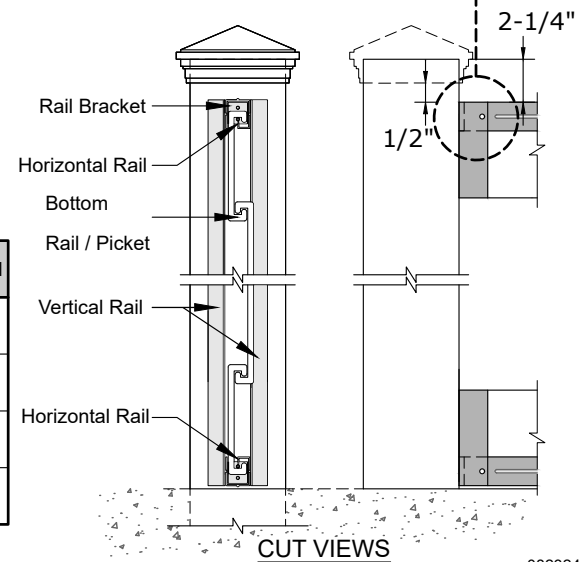

Trex[®] w/ Horizons[™]

HORIZONTAL FENCE SYSTEM

Fence Height: 6'

NOTES:

1. INSTALLATION TO BE COMPLETED PER MANUFACTURER'S SPECIFICATIONS.
2. REFER TO TrexFencingFDS.com FOR CONSTRUCTION DETAILS AND PRODUCT INFORMATION.
3. DRAWING NOT TO SCALE.

COMPONENT	QTY.	LENGTH	COMPONENT	QTY.	LENGTH
Post Cap 	1	N/A	Vertical Rail 	4	71-1/4"
Post 	1	108"	Horizontal Top Rail Bracket 	2	1"
Horizontal Rail 	2	92"	Pan Head Screw 	38	3/4"
Bottom Rail / Picket 	15	91"			

Component lengths may vary

CUT VIEWS

082324