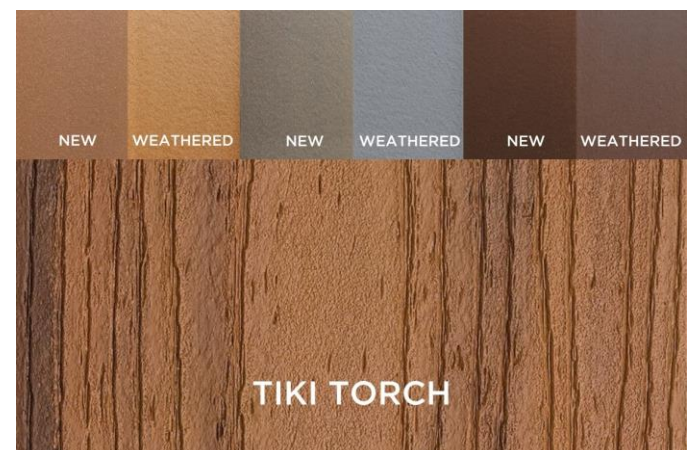

Transcend Tropicals. Five multi-tonal monochromatic colors with streaking to emulate the look of tropical hardwoods: Havana Gold, Island Mist, Lava Rock, Spiced Rum, and Tiki Torch.