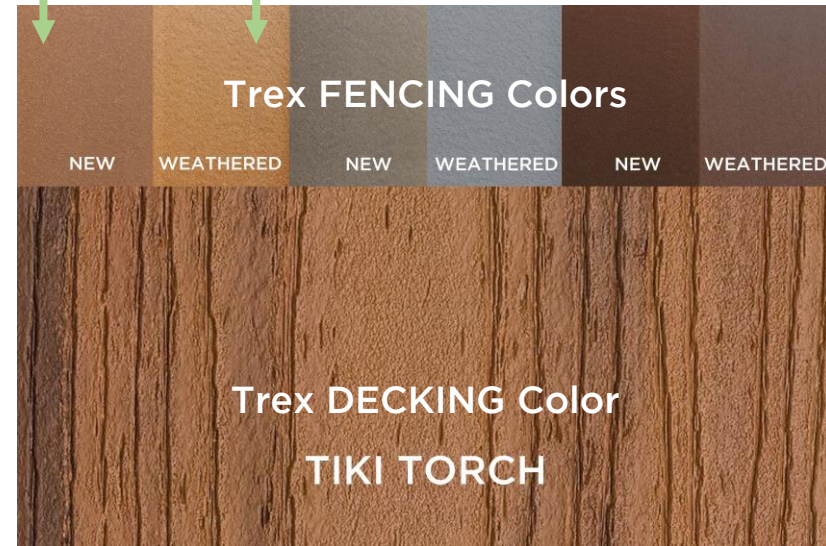

Personalize your outdoor living experience with Trex fencing and decking products. Choose from an array of decking colors and complement them with three natural fencing colors.

Decking - *Transcend Island Mist*  
Fencing - *Seclusions Saddle*

# CHOICES. CHOICES.

Find your perfect match using the color swatches on the following pages.

Fence color when new

Fence color after weathering for a season

SADDLE

WINCHESTER  
GREY

WOODLAND  
BROWN

## Earth Tones

**Transcend Earth Tones.** Three multi-tonal monochromatic colors with uniform coloring: Gravel Path, Rope Swing, and Vintage Lantern.

## Naturals

**Trex Naturals.** Four streaked colors that take evoke the rugged beauty of seashores and coastlines: Coastal Bluff, Foggy Wharf, Rocky Harbor, and Toasted Sand.

**Trex Basics.** Three neutral colors call to mind the natural beauty of wood in a subtle manner: Beach Dune, Clam Shell, and Saddle.